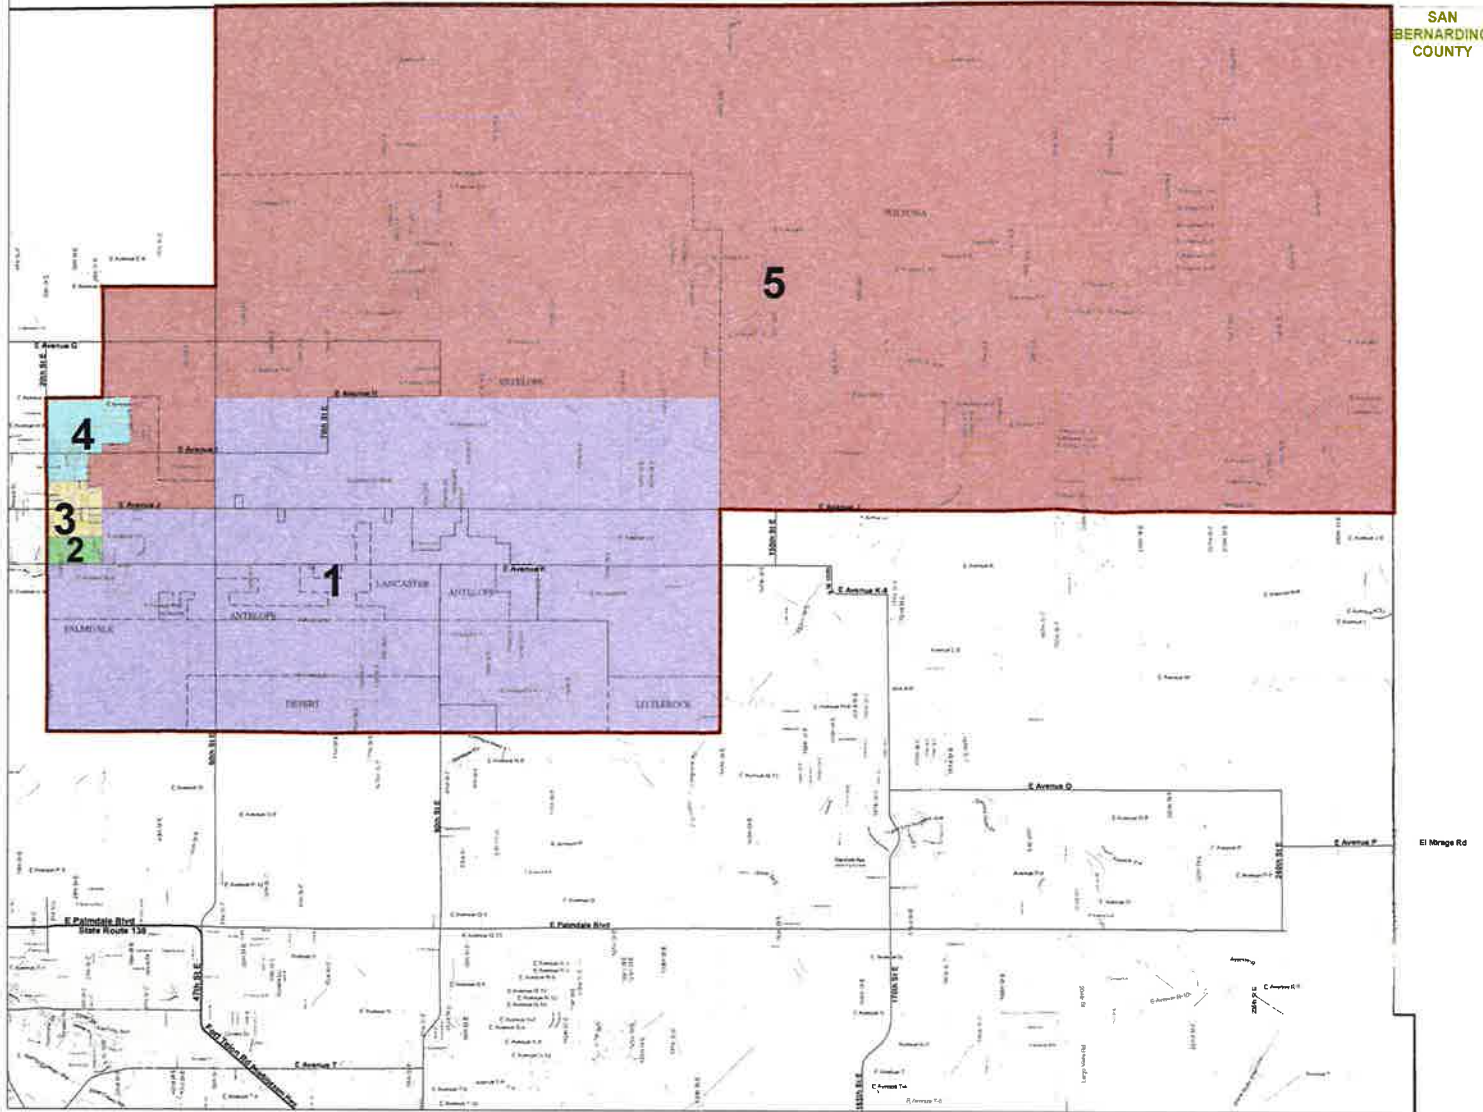

KERN COUNTY

LOS ANGELES COUNTY

REGISTRAR-RECORDER/
COUNTY CLERK

EASTSIDE UNION ELEMENTARY SCHOOL
DISTRICT

Eastside Union Elementary

TRUSTEE AREAS

- EASTSIDE UNION ELEMENTARY TA1
- EASTSIDE UNION ELEMENTARY TA2
- EASTSIDE UNION ELEMENTARY TA3
- EASTSIDE UNION ELEMENTARY TA4
- EASTSIDE UNION ELEMENTARY TA5

- County Boundary
- Communities
- Other Counties

Roads

- Freeway
- Highway
- Minor
- Primary
- Ramp

Monday, April 27, 2015